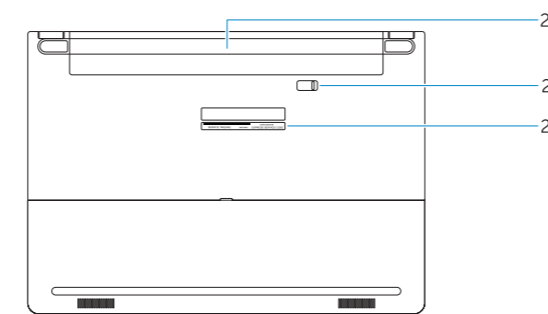

Features

Funktioner | Ominaisuudet | Funksjoner | Funktionen

1. Camera
2. Camera-status light
3. Microphone
4. Power button (No LED indicator)
5. Security-cable slot
6. VGA connector
7. USB 2.0 connector
8. Memory card reader
9. Fingerprint reader (optional)
10. Battery-status light
11. Hard-drive activity light
12. Power-status light
13. Speakers
14. Touchpad
15. Headset connector
16. USB 3.0 connector (2)
17. HDMI connector
18. Network connector
19. Power connector
20. Battery
21. Battery release latch
22. Service-tag label