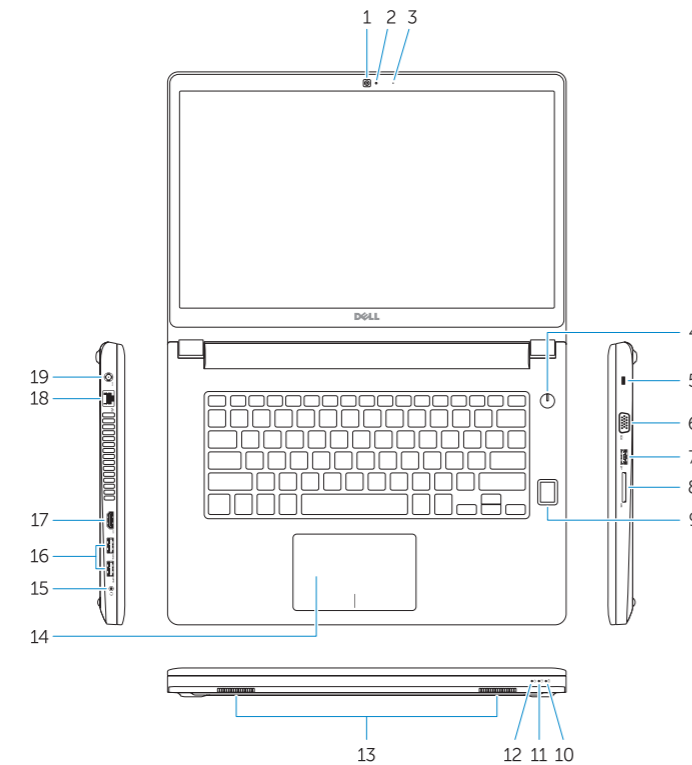

Features

Funktioner | Ominaisuudet | Funksjoner | Funktionen

1. Camera
2. Camera-status light
3. Microphone
4. Power button (No LED indicator)
5. Security-cable slot
6. VGA connector
7. USB 2.0 connector
8. Memory card reader
9. Fingerprint reader (optional)
10. Battery-status light
11. Hard-drive activity light
12. Power-status light
13. Speakers
14. Touchpad
15. Headset connector
16. USB 3.0 connector (2)
17. HDMI connector
18. Network connector
19. Power connector
20. Battery
21. Battery release latch
22. Service-tag label